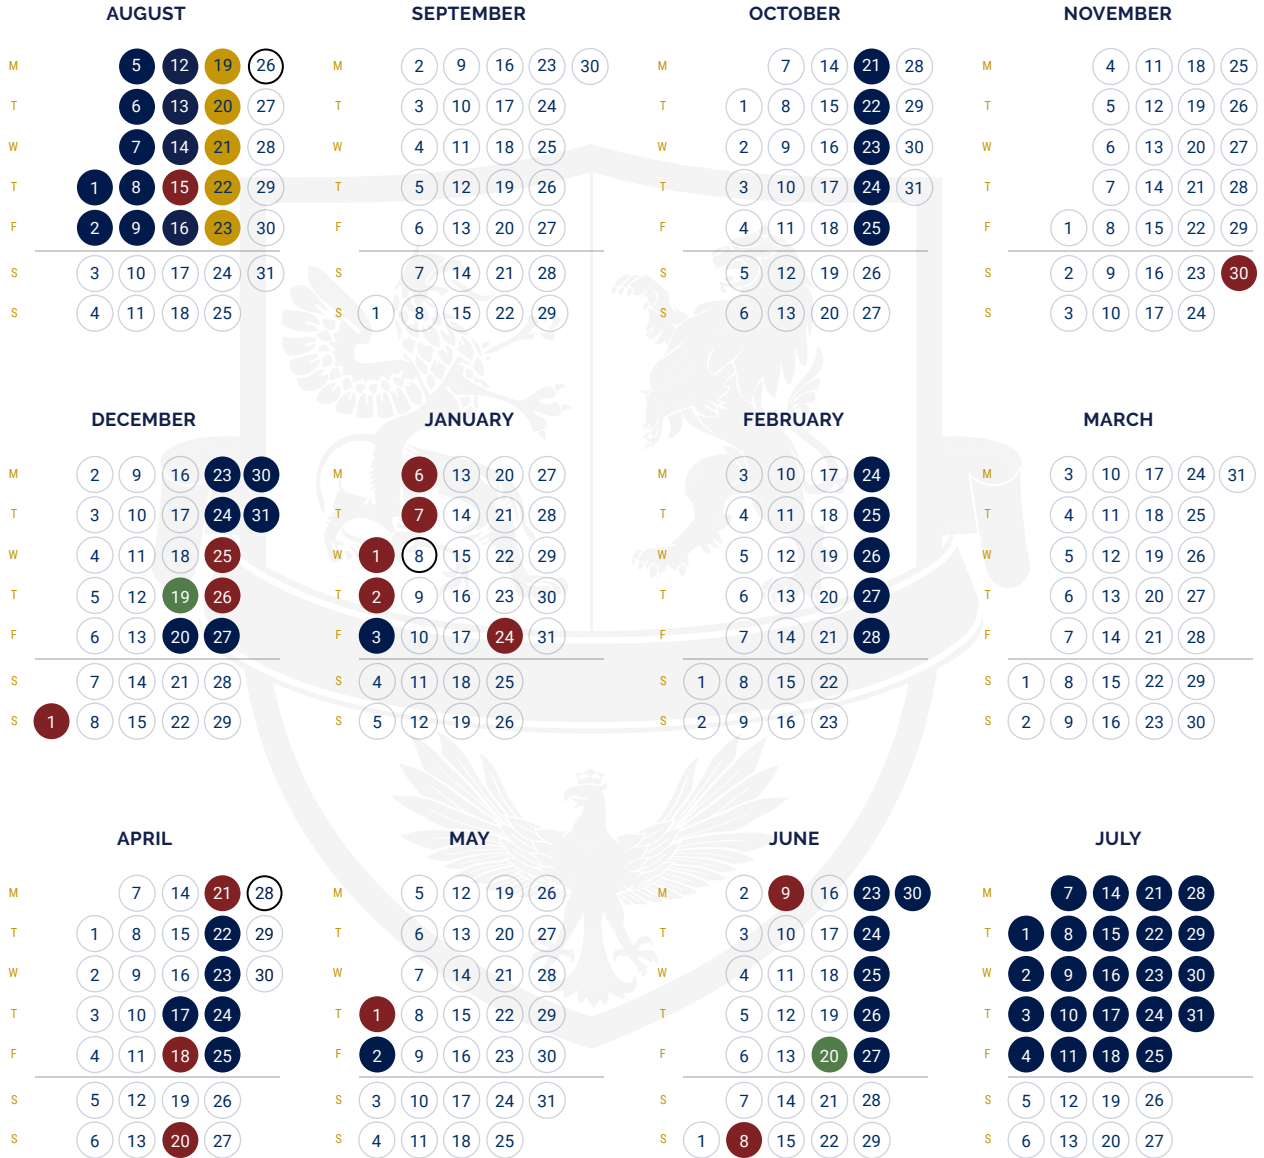

SCHOOL CALENDAR - 2024 - 2025

KEY

- Staff Training / INSET Day
- End of Term (12 noon)
- School Holidays
- Start of Term for Pupils
- Public Holidays
- Study Leave Starts

HOLIDAYS & TERMS

School will be closed on the following National/Public Holidays in 2024-2025

St Mary's Day	15 August	2024
St Andrew's Day	30 November	2024
Romanian National Day	1 st December	2024
Christmas Day	25 December	2024
Second Day of Christmas	26 December	2024
New Year's Day	1 January	2025
Day after New Year's Day	2 January	2025
Epiphany	6 January	2025
St John the Baptist	7 January	2025
Unification Day	24 January	2025
Orthodox Good Friday	18 April	2025
Orthodox Easter Day	20 April	2025
Orthodox Easter Monday	21 April	2025
Labor Day / May Day	1 May	2025
Children's Day	1 June	2025
Orthodox Pentecost	8 June	2025
Orthodox Pentecost Monday	9 June	2025

IBSB Academic Calendar 2024-2025

Term 1	79 days
Term 1a	40 days
Term 1b	39 days
Term 2	65 days
Term 2a	32 days
Term 2b	33 days
Term 3	37 days

TOTAL	181 school days
-------	-----------------