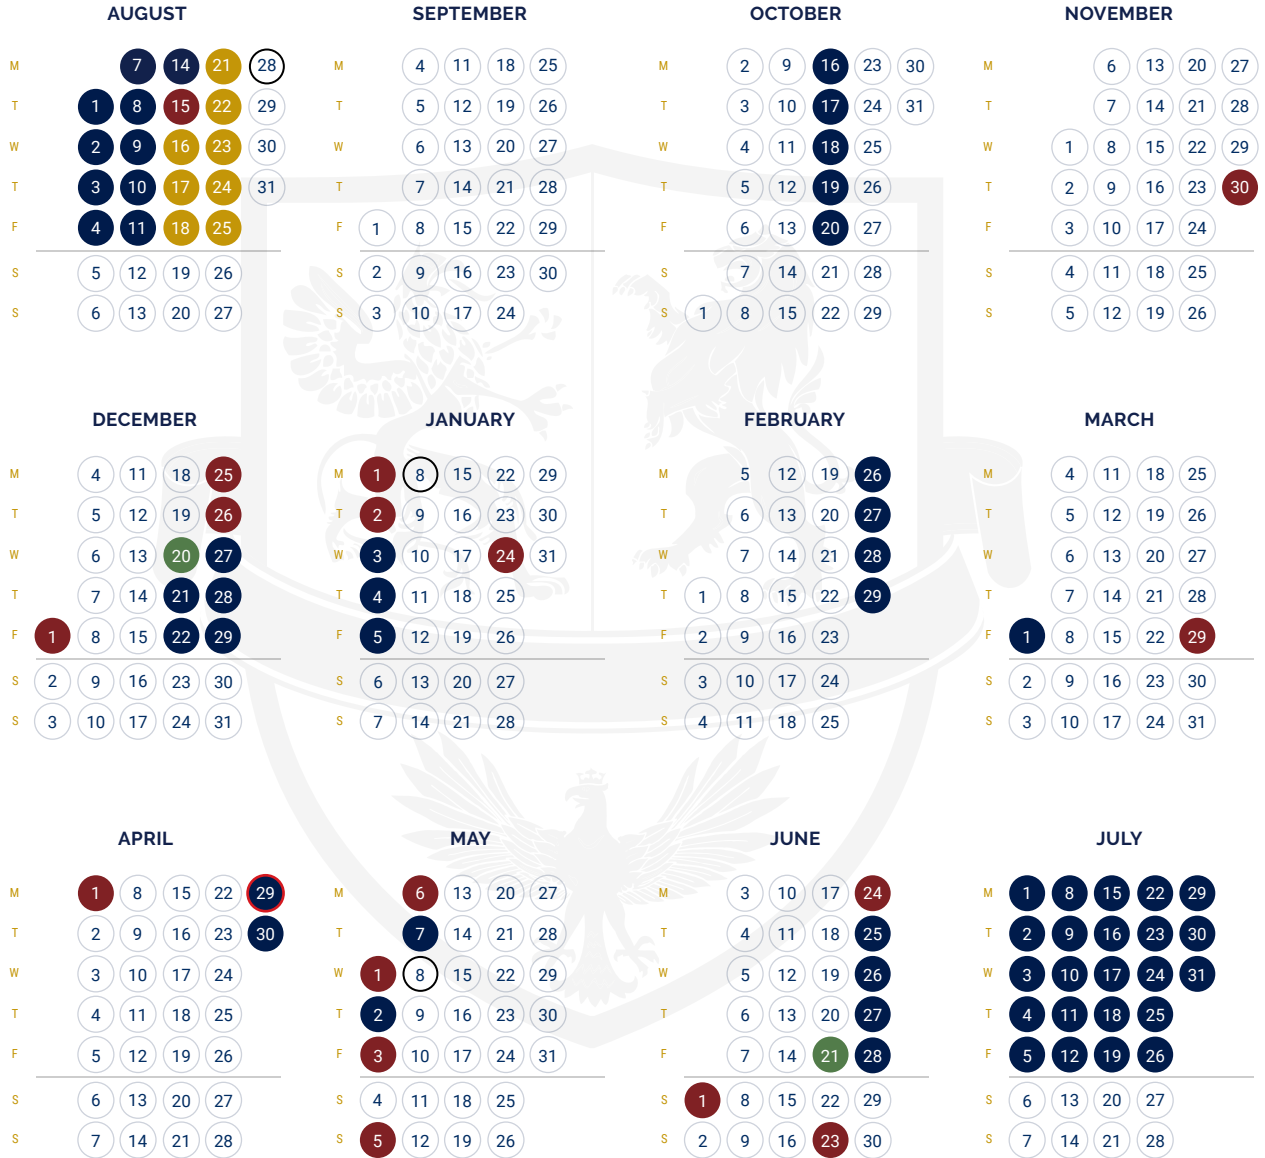

## SCHOOL CALENDAR - 2023 - 2024

### KEY

- Staff Training / INSET Day
- End of Term (12 noon)
- School Holidays
- Start of Term for Pupils
- Public Holidays
- Study Leave Starts

#### IBSB Academic Calendar 2023-2024

Term 1a	<b>35 days</b>
<i>October Midterm Break</i>	
Term 1b	<b>41 days</b>
<i>End of Term 1 Break</i>	
Term 2a	<b>34 days</b>
<i>February Midterm Break</i>	
Term 2b	<b>38 days</b>
<i>End of Term 2 Break</i>	
Term 3	<b>33 days</b>
<i>Summer Break</i>	

TOTAL	181 days
-------	----------