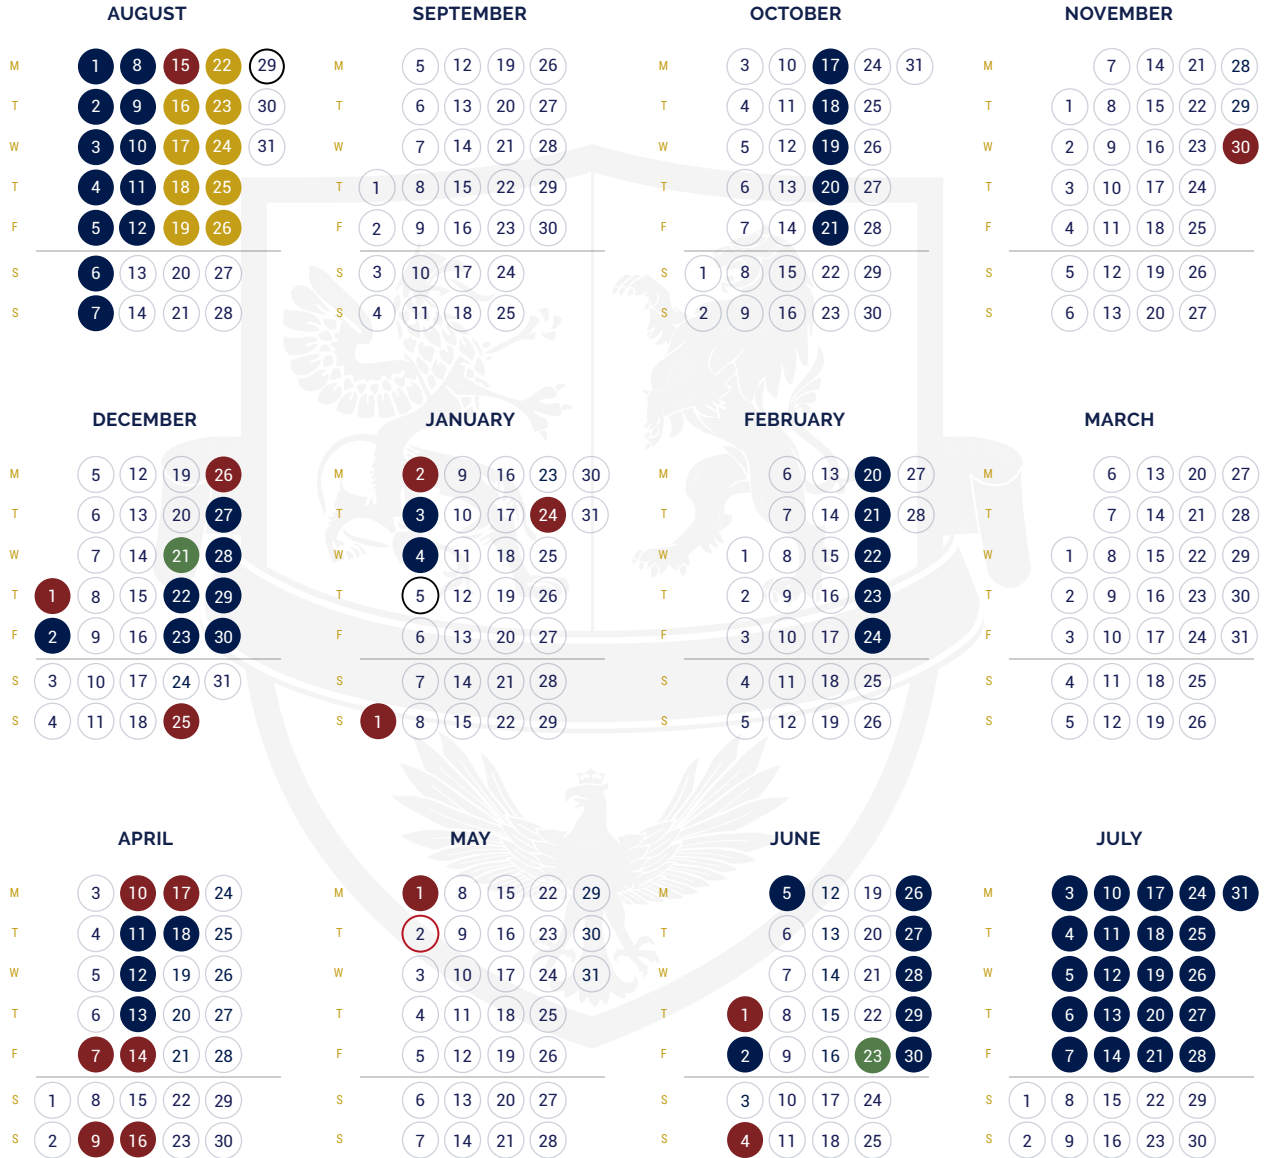

SCHOOL CALENDAR - 2022 - 2023

KEY

- Staff Training / INSET Day
- End of Term (12 noon)
- School Holidays
- Start of Term for Pupils
- Public Holidays
- Study Leave Starts

HOLIDAYS & TERMS

NATIONAL/PUBLIC HOLIDAYS 2022-2023

St Andrew	30 November
Romanian National Day	1st December
Christmas Day	25, 26 December
New Year's Day	1, 2 January
Ziua Unirii Principatelor Române	24 January
Good Friday (UK)	7 April
Easter Monday (UK)	10 April
Vinerea Mare	14 April
Orthodox Easter	16, 17 April
May Day	1st May
Children's Day	1st June
Rusalii	4, 5 June
Adormirea Maicii Domnului	15 August

TERM LENGTHS (Days)

Term 1a	35 days
<i>October Midterm Break</i>	
Term 1b	40 days
<i>End of Term 1 Break</i>	
Term 2a	31 days
<i>February Midterm Break</i>	
Term 2b	29 days
<i>End of Term 2 Break</i>	
Term 3	44 days
<i>Summer Break</i>	

TOTAL	179 days
-------	----------